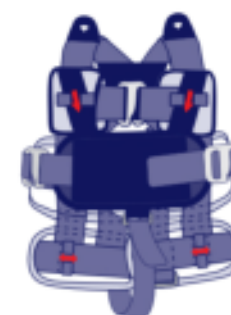

## HOW TO USE EXPANSION PANEL WITH RIDESAFER TRAVEL VEST

For use when extra width is needed for correct and comfortable fit of the RideSafer Travel Vest.

The Expansion Panel is an add-on piece to the RideSafer Travel Vest.

Insert the hook of the Expansion Panel into the loop on the vest.

Put the Adjustable hook and adjust the width to fit snugly by pulling on the adjustment panel.

Once the panel is snug around the child's waist, attach the Velcro for a secure fit.

Attach the crotch strap to the ring on the expansion panel, then to the crotch strap rings on the back of the vest.